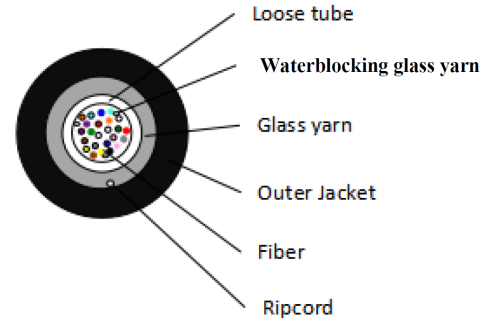

HYBRIFLEX fiber only round drop cable, multi-fiber single mode, gel free, water blocking, LSZH, indoor cable with integrated rip cord. Optimized for Radio over Fiber (RoF) applications, for use within the RFS Technologies "Conventional" RoF solution.

FEATURES / BENEFITS

- Incorporates multiple, single mode optical fibers ensuring future proof connectivity for RoF (and other) high bandwidth, multi wavelength applications
- Fibers housed in high-modulus plastic and with water-blocking yarn around
- Aramid and water blocking glass-fiber yarns are applied as strength member
- High quality raw material guarantees the long service life of cable
- Flame retardant, LSZH materials for use inside buildings
- Integrated rip cord

Technical features

STRUCTURE

Cable Type		Fiber optic cable
Fire Performance		Flame Retardant
Optical Fiber Color		Red/Green/Blue/Yellow/Grey/Violet/Brown/Orange/White/Pink/Black/Aqua
Number of Fiber		12

External Document Links

Notes

When more than 12 fibers, fibers 13-24 will follow same color scheme and additionally be marked with a black tracer.